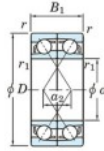

Deep groove ball bearing single row 7938-CDF-FY-JTEKT - 7938-CDF-FY-JTEKT

<https://www.123bearing.eu/bearing-housing/deep-groove-bearing/single-row/7938-cdf-fy-jtekt>

Boundary dimensions

(Single row bearings Face to face (FF))

Bearing No.	Boundary dimensions(mm)					Basic load ratings(kN)		Fatigue load factor		Limiting speeds(min-1)
	d	D	B	r1(min)	r2(max)	Cr	Cor	Cu	f0	Grease Lub.
7938CDF FY	190	260	66	2	-	322	394	13.7	16.5	2700

PRODUCT FEATURES

Brand	JTEKT
N° Ean13	3616060654144
Inside diameter	190 mm
Outside diameter	260 mm
Thickness	66 mm
Limiting speed	2700 rpm
Dynamic load	322 kN
Static load	394 kN
Packaging	1

contact@123bearing.eu