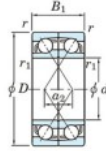

Deep groove ball bearing single row 7038-DF-FY-JTEKT - 7038-DF-FY-JTEKT

<https://www.123bearing.eu/bearing-housing/deep-groove-bearing/single-row/7038-df-fy-jtekt>

Boundary dimensions

Single ball bearings Face to face (FF)

Bearing No.	Boundary dimensions(mm)					Basic load ratings(kN)		Fatigue load factor		Limiting speeds(min-1)
	d	D	B	r1(min)	r1(max)	Cr	Cor	Cu	F0	Grease lub.
7038DF FY	190	290	92	2.1	-	441	535	18.7	-	1800

PRODUCT FEATURES

Brand	JTEKT
N° Ean13	3616060654168
Inside diameter	190 mm
Outside diameter	290 mm
Thickness	92 mm
Limiting speed	1800 rpm
Dynamic load	441 kN
Static load	535 kN
Packaging	1

contact@123bearing.eu