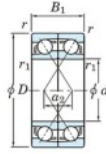

Deep groove ball bearing single row 7038-CDF-FY-JTEKT - 7038-CDF-FY-JTEKT

<https://www.123bearing.eu/bearing-housing/deep-groove-bearing/single-row/7038-cdf-fy-jtekt>

Boundary dimensions

Single ball bearings Face to face (FF)

Bearing No.	Boundary dimensions(mm)					Basic load ratings(kN)		Fatigue load factor		Limiting speeds(min-1)
	d	D	B	r1(min)	r1(max)	Cr	Cor	ff	f0	Grease lub.
7038CDF FY	190	290	92	2.1	-	485	585	21.1	15.9	2500

PRODUCT FEATURES

Brand	JTEKT
N° Ean13	3616060654175
Inside diameter	190 mm
Outside diameter	290 mm
Thickness	92 mm
Limiting speed	2500 rpm
Dynamic load	485 kN
Static load	585 kN
Packaging	1

contact@123bearing.eu