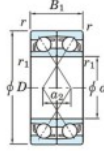

Deep groove ball bearing single row 7238-DF-FY-JTEKT - 7238-DF-FY-JTEKT

<https://www.123bearing.eu/bearing-housing/deep-groove-bearing/single-row/7238-df-fy-jtekt>

Boundary dimensions

Single ball bearings Face to face (FF)

Bearing No.	Boundary dimensions(mm)					Basic load ratings(kN)		Fatigue load factor		Limiting speeds(min-1)
	d	D	B	r1(min)	r2(min)	Cr	Cor	f0	f0	Grease lub.
7238DF FY	190	340	110	4	-	616	779	24.7	-	1600

PRODUCT FEATURES

Brand	JTEKT
N° Ean13	3616060654199
Inside diameter	190 mm
Outside diameter	340 mm
Thickness	110 mm
Limiting speed	1600 rpm
Dynamic load	616 kN
Static load	779 kN
Packaging	1

contact@123bearing.eu