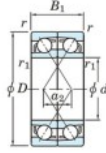

Deep groove ball bearing single row 7040-BDF-FY-JTEKT - 7040-BDF-FY-JTEKT

<https://www.123bearing.eu/bearing-housing/deep-groove-bearing/single-row/7040-bdf-fy-jtekt>

Boundary dimensions

Single ball bearings Face to face (FF)

Bearing No.	Boundary dimensions(mm)					Basic load ratings(kN)		Fatigue load limit(kN)	factor	Limiting speeds(min-1)
	d	D	B	r1(min)	r1(max)	Cr	Cor	C0	f0	Grease lub.
7040BDF FY	200	310	102	2.1	-	443	558	18.1	-	1300

PRODUCT FEATURES

Brand	JTEKT
N° Ean13	3616060654243
Inside diameter	200 mm
Outside diameter	310 mm
Thickness	102 mm
Limiting speed	1300 rpm
Dynamic load	443 kN
Static load	558 kN
Packaging	1

contact@123bearing.eu