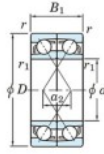

Deep groove ball bearing single row 7340-BDF-FY-JTEKT - 7340-BDF-FY-JTEKT

<https://www.123bearing.eu/bearing-housing/deep-groove-bearing/single-row/7340-bdf-fy-jtekt>

Boundary dimensions

Wide ball bearings Face to face (FF)

Bearing No.	Boundary dimensions(mm)						Basic load ratings(kN)		Fatigue load factor		Limiting speeds(min-1)
	d	D	B	r1(min)	r1(max)	Cr	Cor	Cu	f0	Grease lub.	
7340BDF FY	200	420	160	5	-	878	1200	35.3	-	1000	

PRODUCT FEATURES

Brand	JTEKT
N° Ean13	3616060654304
Inside diameter	200 mm
Outside diameter	420 mm
Thickness	160 mm
Limiting speed	1000 rpm
Dynamic load	878 kN
Static load	1200 kN
Packaging	1

contact@123bearing.eu