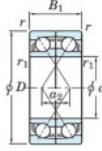

Deep groove ball bearing single row 7048-DF-FY-JTEKT - 7048-DF-FY-JTEKT

<https://www.123bearing.eu/bearing-housing/deep-groove-bearing/single-row/7048-df-fy-jtekt>

Boundary dimensions

Original ball bearings Face to face (DF)

Bearing No.	Boundary dimensions(mm)					Basic load ratings(kN)		Fatigue load factor		Limiting speeds(min-1)
	d	D	B	r1(min)	r1(max)	Cr	Cor	Cur	f0	Grease lub.
7048DF FY	240	360	112	3	-	591	751	24.6	-	1400

PRODUCT FEATURES

Brand	JTEKT
N° Ean13	3616060654366
Inside diameter	240 mm
Outside diameter	360 mm
Thickness	112 mm
Limiting speed	1400 rpm
Dynamic load	591 kN
Static load	751 kN
Packaging	1

contact@123bearing.eu