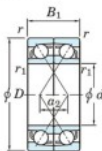

## Deep groove ball bearing single row 7248-BDF-FY-JTEKT - 7248-BDF-FY-JTEKT

<https://www.123bearing.eu/bearing-housing/deep-groove-bearing/single-row/7248-bdf-fy-jtekt>

Boundary dimensions

Original ball bearings Face to face (DF)

Bearing No.	Boundary dimensions(mm)					Basic load ratings(kN)		Fatigue load factor		Limiting speeds(min-1)
	d	D	B	r1(min)	r1(max)	Cr	Cor	Ca	f0	Grease lub.
7048DF FY	240	360	112	3	-	591	751	24.6	-	1400

### PRODUCT FEATURES

Brand	JTEKT
N° Ean13	3616060654373
Inside diameter	240 mm
Outside diameter	440 mm
Thickness	144 mm
Limiting speed	890 rpm
Dynamic load	736 kN
Static load	1080 kN
Packaging	1

[contact@123bearing.eu](mailto:contact@123bearing.eu)