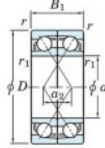

## Deep groove ball bearing single row 7056-BDF-FY-JTEKT - 7056-BDF-FY-JTEKT

<https://www.123bearing.eu/bearing-housing/deep-groove-bearing/single-row/7056-bdf-fy-jtekt>

Boundary dimensions

4 Balls (4) Bearings Face to face (FF)

Bearing No.	Boundary dimensions(mm)					Basic load ratings(kN)		Fatigue load limit(kN)		factor f0	Limiting speeds(min-1) Grease lub.
	d	D	B	r (min)	r1 (min)	Cr	Cor	Cu			
7056BDF FY	280	420	130	4	-	623	906	26.2	-	-	850

## PRODUCT FEATURES

Brand	JTEKT
N° Ean13	3616060654410
Inside diameter	280 mm
Outside diameter	420 mm
Thickness	130 mm
Limiting speed	850 rpm
Dynamic load	623 kN
Static load	906 kN
Packaging	1

[contact@123bearing.eu](mailto:contact@123bearing.eu)