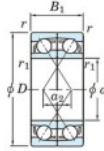

Deep groove ball bearing single row 7060-BDF-FY-JTEKT - 7060-BDF-FY-JTEKT

<https://www.123bearing.eu/bearing-housing/deep-groove-bearing/single-row/7060-bdf-fy-jtekt>

Boundary dimensions

Angular ball bearings Face to face (DF)

Bearing No.	Boundary dimensions(mm)					Basic load ratings(kN)		Fatigue	factor	Limiting speeds(min-1)
	d	D	B	r1(min)	r1(max)	C _r	C _{0r}	limit(kN)		
7060BDF FY	300	460	148	4	-	776	1230	32.5	-	770

PRODUCT FEATURES