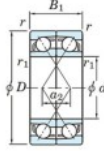

Deep groove ball bearing single row 7068-BDF-FY-JTEKT - 7068-BDF-FY-JTEKT

<https://www.123bearing.eu/bearing-housing/deep-groove-bearing/single-row/7068-bdf-fy-jtekt>

Boundary dimensions

Single ball bearings Face to face (FF)

Bearing No.	Boundary dimensions (mm)					Basic load ratings (kN)		Fatigue load limit (kN)	factor	Limiting speeds (min-1)
	d	D	B	r1 (min)	r2 (min)	Cr	Cor	— — —		
7068BDF FY	340	520	164	5	-	914	1550	38,7	-	640

PRODUCT FEATURES

Brand	JTEKT
N° Ean13	3616060654489
Inside diameter	340 mm
Outside diameter	520 mm
Thickness	164 mm
Limiting speed	640 rpm
Dynamic load	914 kN
Static load	1550 kN
Packaging	1

contact@123bearing.eu