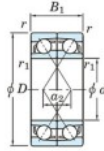

Deep groove ball bearing single row 7068-DF-FY-JTEKT - 7068-DF-FY-JTEKT

<https://www.123bearing.eu/bearing-housing/deep-groove-bearing/single-row/7068-df-fy-jtekt>

Boundary dimensions

Angular ball bearings Face to face (DF)

| Bearing No. | Boundary dimensions(mm) | | | | | Basic load ratings(kN) | | Fatigue load limit(kN) | factor | Limiting speeds(min-1) |
|-------------|-------------------------|-----|-----|---------|---------|------------------------|------|------------------------|--------|------------------------|
| | d | D | B | r1(min) | r2(min) | Cr | Cor | | | |
| 7068DF FY | 340 | 520 | 164 | 5 | - | 1020 | 1720 | 42.9 | - | 860 |