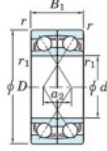

Deep groove ball bearing single row 70-530-DF-FY-JTEKT - 70-530-DF-FY-JTEKT

<https://www.123bearing.eu/bearing-housing/deep-groove-bearing/single-row/70-530-df-fy-jtekt>

Boundary dimensions

Single ball bearings Face to face (FF)

Bearing No.	Boundary dimensions(mm)					Basic load ratings(kN)		Fatigue load factor		Limiting speeds(min-1)
	d	D	B	r1(min)	r1(max)	Cr	Cor	f0	f0	Grease lub.
70/530DF FY	530	780	224	6	-	-	3620	-	-	440

PRODUCT FEATURES