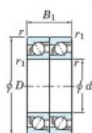

Deep groove ball bearing single row 7201-DT-JTEKT - 7201-DT-JTEKT

<https://www.123bearing.eu/bearing-housing/deep-groove-bearing/single-row/7201-dt-jtekt>

Boundary dimensions

Bearing No.	Boundary dimensions(mm)					Basic load ratings(kN)		Fatigue load factor		Limiting speeds(min-1)
	d	D	B	r1(mm)	r2(mm)	Cr	Cor	C0	B0	
7201DT	12	32	20	0.6	0.3	16.2	8.05	0.62	-	17000

PRODUCT FEATURES

Brand	JTEKT
N° Ean13	3616060654601
Inside diameter	12 mm
Outside diameter	32 mm
Thickness	20 mm
Limiting speed	17000 rpm
Dynamic load	16.2 kN
Static load	8.05 kN
Packaging	1

contact@123bearing.eu

+33 359 36 04 90

CRT4 de Lesquin 60 Rue Du Haut De Sainghin 59273 Fretin FRANCE