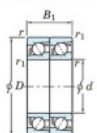

Deep groove ball bearing single row 7302-DT-JTEKT - 7302-DT-JTEKT

<https://www.123bearing.eu/bearing-housing/deep-groove-bearing/single-row/7302-dt-jtekt>

Boundary dimensions

Bearing No.	Boundary dimensions(mm)				Basic load ratings(kN)		Fatigue load factor		Limiting speeds(min-1)	
	d	D	B	r1(mm)	Cr	Cor	C0	f0	Grease lub.	
7302DT	15	42	26	1	0.6	27.3	14.4	1.1	-	12000

PRODUCT FEATURES

Brand	JTEKT
N° Ean13	3616060654663
Inside diameter	15 mm
Inside diameter	0.591" inch
Outside diameter	42 mm
Outside diameter	1.654" inch
Thickness	26 mm
Thickness	1.024" inch
Limiting speed	12000 rpm
Dynamic load	27.3 kN
Static load	14.4 kN
Packaging	1

contact@123bearing.eu

+33 359 36 04 90

CRT4 de Lesquin 60 Rue Du Haut De Sainghin 59273 Fretin FRANCE