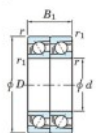

Deep groove ball bearing single row 7203-DT-JTEKT - 7203-DT-JTEKT

<https://www.123bearing.eu/bearing-housing/deep-groove-bearing/single-row/7203-dt-jtekt>

Boundary dimensions

Bearing No.	Boundary dimensions(mm)					Basic load ratings(kN)		Fatigue load limit(kN)		factor	Limiting speeds(min-1)
	d	D	B	r1(mm)	r2(mm)	Cr	C0r	C0r	W		
7203DT	17	40	24	0.6	0.3	20.6	11	0.77	-	-	13000

PRODUCT FEATURES

Brand	JTEKT
N° Ean13	4549250192968
Inside diameter	17 mm
Outside diameter	40 mm
Thickness	24 mm
Limiting speed	13000 rpm
Dynamic load	20.6 kN
Static load	11 kN
Packaging	1

contact@123bearing.eu

+33 359 36 04 90

CRT4 de Lesquin 60 Rue Du Haut De Sainghin 59273 Fretin FRANCE