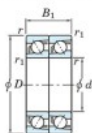

Deep groove ball bearing single row 7203-CDT-JTEKT - 7203-CDT-JTEKT

<https://www.123bearing.eu/bearing-housing/deep-groove-bearing/single-row/7203-cdt-jtekt>

Boundary dimensions

Bearing No.	Boundary dimensions(mm)						Basic load ratings(kN)		Fatigue load factor		Limiting speeds(min-1)
	d	D	B	r1(mm)	r2(mm)	Cr	C0r	C0	f0		
7203CDT	17	40	24	0.6	0.3	22.1	11.8	0.89	13.4	18000 Grease lub.	

PRODUCT FEATURES

Brand	JTEKT
N° Ean13	3616060654694
Inside diameter	17 mm
Inside diameter	0.669" inch
Outside diameter	40 mm
Outside diameter	1.575" inch
Thickness	24 mm
Thickness	0.945" inch
Limiting speed	18000 rpm
Dynamic load	22.1 kN
Static load	11.8 kN
Packaging	1

contact@123bearing.eu

+33 359 36 04 90

CRT4 de Lesquin 60 Rue Du Haut De Sainghin 59273 Fretin FRANCE