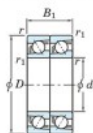

Deep groove ball bearing single row 7203-CDT-JTEKT - 7203-CDT-JTEKT

<https://www.123bearing.eu/bearing-housing/deep-groove-bearing/single-row/7203-cdt-jtekt>

Boundary dimensions

Bearing No.	Boundary dimensions(mm)						Basic load ratings(kN)		Fatigue load factor		Limiting speeds(min-1)
	d	D	B	r1(mm)	r2(mm)	Cr	C0r	C0	f0		
7203CDT	17	40	24	0.6	0.3	22.1	11.8	0.89	13.4	18000 Grease lub	

PRODUCT FEATURES

Brand	JTEKT
N° Ean13	3616060654694
Inside diameter	17 mm
Inside diameter	0.669" inch
Outside diameter	40 mm
Outside diameter	1.575" inch
Thickness	24 mm
Thickness	0.945" inch
Limiting speed	18000 rpm
Dynamic load	22.1 kN
Static load	11.8 kN
Packaging	1

contact@123bearing.eu

+33 359 36 04 90

CRT4 de Lesquin 60 Rue Du Haut De Sainghin 59273 Fretin FRANCE