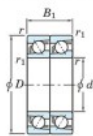

Deep groove ball bearing single row 7203-CDT-JTEKT - 7203-CDT-JTEKT

<https://www.123bearing.eu/bearing-housing/deep-groove-bearing/single-row/7203-cdt-jtekt>

Boundary dimensions

Bearing No.	Boundary dimensions(mm)						Basic load ratings(kN)		Fatigue load factor		Limiting speeds(min-1)
	d	D	B	r1(mm)	r2(mm)	r(mm)	Cr	C0r	C0	ISO	Grease lub.
7203CDT	17	40	24	0.6	0.3		22.1	11.8	0.89	13.4	18000

PRODUCT FEATURES

Brand	JTEKT
N° Ean13	3616060654694
Inside diameter	17 mm
Inside diameter	0.669" inch
Outside diameter	40 mm
Outside diameter	1.575" inch
Thickness	24 mm
Thickness	0.945" inch
Limiting speed	18000 rpm
Dynamic load	22.1 kN
Static load	11.8 kN
Packaging	1

contact@123bearing.eu

+33 359 36 04 90

CRT4 de Lesquin 60 Rue Du Haut De Sainghin 59273 Fretin FRANCE