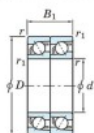

Deep groove ball bearing single row 7303-CDT-JTEKT - 7303-CDT-JTEKT

<https://www.123bearing.eu/bearing-housing/deep-groove-bearing/single-row/7303-cdt-jtekt>

Boundary dimensions

Bearing No.	Boundary dimensions(mm)					Basic load ratings(kN)		Fatigue load factor	Limiting speeds(min-1)	
	d	D	B	r1(mm)	r2(mm)	Cr	Cor	C0r		ft0
7303CDT	17	47	28	1	0.6	32.2	16.8	1.3	12.6	16000

PRODUCT FEATURES

Brand	JTEKT
N° Ean13	3616060654717
Inside diameter	17 mm
Outside diameter	47 mm
Thickness	28 mm
Limiting speed	16000 rpm
Dynamic load	32.2 kN
Static load	16.8 kN
Packaging	1

contact@123bearing.eu

+33 359 36 04 90

CRT4 de Lesquin 60 Rue Du Haut De Sainghin 59273 Fretin FRANCE