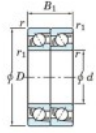

Deep groove ball bearing single row 7303-DT-JTEKT - 7303-DT-JTEKT

<https://www.123bearing.eu/bearing-housing/deep-groove-bearing/single-row/7303-dt-jtekt>

Boundary dimensions

Bearing No.	Boundary dimensions(mm)				Basic load ratings(kN)		Fatigue load factor		Limiting speeds(min-1)	
	d	D	B	r1(r2)	Cr	Cor	Cu	f0		
7303DT	17	47	28	1	0.6	32.5	17.5	1.3	-	Grease lub. 12000

PRODUCT FEATURES

Brand	JTEKT
N° Ean13	3616060654724
Inside diameter	17 mm
Outside diameter	47 mm
Thickness	28 mm
Limiting speed	12000 rpm
Dynamic load	32.5 kN
Static load	17.5 kN
Packaging	1

contact@123bearing.eu

+33 359 36 04 90

CRT4 de Lesquin 60 Rue Du Haut De Sainghin 59273 Fretin FRANCE