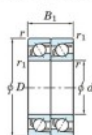

Deep groove ball bearing single row 7204-DT-JTEKT - 7204-DT-JTEKT

<https://www.123bearing.eu/bearing-housing/deep-groove-bearing/single-row/7204-dt-jtekt>

Boundary dimensions

Bearing No.	Boundary dimensions(mm)					Basic load ratings(kN)		Fatigue load factor		Limiting speeds(min-1)
	d	D	B	r1(mm)	r2(mm)	Cr	Cor	C01	10	Grease Lub
7204DT	20	47	28	1	0.6	31.2	18.3	1.25	-	11000

PRODUCT FEATURES

Brand	JTEKT
N° Ean13	3616060654748
Inside diameter	20 mm
Outside diameter	47 mm
Thickness	28 mm
Limiting speed	11000 rpm
Dynamic load	31.2 kN
Static load	18.3 kN
Packaging	1

contact@123bearing.eu

+33 359 36 04 90

CRT4 de Lesquin 60 Rue Du Haut De Sainghin 59273 Fretin FRANCE