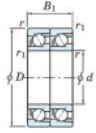

Deep groove ball bearing single row 7407-BDT-JTEKT - 7407-BDT-JTEKT

<https://www.123bearing.eu/bearing-housing/deep-groove-bearing/single-row/7407-bdt-jtekt>

Boundary dimensions

Bearing No.	Boundary dimensions(mm)					Basic load ratings(kN)		Fatigue load factor		Limiting speeds(min-1)
	d	D	B	r1(r2)	r1(r2)	C_r	C_{0r}	f₀	f₁	Grease lub.
7407BDT	35	100	50	1.5	1	122	76.2	5.45	-	3400

PRODUCT FEATURES

Brand	JTEKT
N° Ean13	3616060654816
Inside diameter	35 mm
Outside diameter	100 mm
Thickness	50 mm
Limiting speed	3400 rpm
Dynamic load	122 kN
Static load	76.2 kN
Packaging	1

contact@123bearing.eu

+33 359 36 04 90

CRT4 de Lesquin 60 Rue Du Haut De Sainghin 59273 Fretin FRANCE