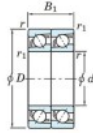

Deep groove ball bearing single row 7309-CDT-JTEKT - 7309-CDT-JTEKT

<https://www.123bearing.eu/bearing-housing/deep-groove-bearing/single-row/7309-cdt-jtekt>

Boundary dimensions

Bearing No.	Boundary dimensions(mm)					Basic load ratings(kN)		Fatigue load factor		Limiting speeds(min-1)
	d	D	B	r1(mm)	r2(mm)	C	C0	C1	C2	Grease lub.
7309CDT	45	100	50	1.5	1	127	86.7	6.4	13.5	7200

PRODUCT FEATURES

Brand	JTEKT
N° Ean13	3616060654960
Inside diameter	45 mm
Outside diameter	100 mm
Thickness	50 mm
Limiting speed	7200 rpm
Dynamic load	127 kN
Static load	86.7 kN
Packaging	1

contact@123bearing.eu

+33 359 36 04 90

CRT4 de Lesquin 60 Rue Du Haut De Sainghin 59273 Fretin FRANCE