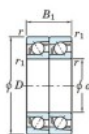

Deep groove ball bearing single row 7409-BDT-JTEKT - 7409-BDT-JTEKT

<https://www.123bearing.eu/bearing-housing/deep-groove-bearing/single-row/7409-bdt-jtekt>

Boundary dimensions

Bearing No.	Boundary dimensions(mm)					Basic load ratings(kN)		Fatigue load factor		Limiting speeds(min-1)
	d	D	B	r1(mm)	r11(mm)	Cr	CCr	Ca	W	Grease lub.
7409BDT	45	120	58	2	1	172	111	8	-	2800

PRODUCT FEATURES

Brand	JTEKT
N° Ean13	3616060654977
Inside diameter	45 mm
Outside diameter	120 mm
Thickness	58 mm
Limiting speed	2800 rpm
Dynamic load	172 kN
Static load	111 kN
Packaging	1

contact@123bearing.eu

+33 359 36 04 90

CRT4 de Lesquin 60 Rue Du Haut De Sainghin 59273 Fretin FRANCE