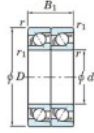

Deep groove ball bearing single row 7310-DT-JTEKT - 7310-DT-JTEKT

<https://www.123bearing.eu/bearing-housing/deep-groove-bearing/single-row/7310-dt-jtekt>

Boundary dimensions

Bearing No.	Boundary dimensions(mm)					Basic load ratings(kN)		Fatigue load factor		Limiting speeds(min-1)
	d	D	B	r1(mm)	r2(mm)	C0	C00	C01	10	Grease lub.
7310DT	50	110	54	2	1	151	105	7.35	-	4600

PRODUCT FEATURES

Brand	JTEKT
N° Ean13	3616060655066
Inside diameter	50 mm
Outside diameter	110 mm
Thickness	54 mm
Limiting speed	4600 rpm
Dynamic load	151 kN
Static load	105 kN
Packaging	1

contact@123bearing.eu

+33 359 36 04 90

CRT4 de Lesquin 60 Rue Du Haut De Sainghin 59273 Fretin FRANCE