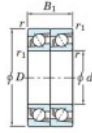

Deep groove ball bearing single row 7212-CDT-JTEKT - 7212-CDT-JTEKT

<https://www.123bearing.eu/bearing-housing/deep-groove-bearing/single-row/7212-cdt-jtekt>

Boundary dimensions

Bearing No.	Boundary dimensions(mm)					Basic load ratings(kN)		Fatigue load factor		Limiting speeds(min-1)
	d	D	B	r1(mm)	r2(mm)	Cr	C0r	C0	f0	
7212CDT	60	110	44	1.5	1	136	106	6.9	14.5	6000

PRODUCT FEATURES

Brand	JTEKT
N° Ean13	3616060655158
Inside diameter	60 mm
Outside diameter	110 mm
Thickness	44 mm
Limiting speed	6000 rpm
Dynamic load	136 kN
Static load	106 kN
Packaging	1

contact@123bearing.eu

+33 359 36 04 90

CRT4 de Lesquin 60 Rue Du Haut De Sainghin 59273 Fretin FRANCE