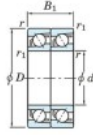

Deep groove ball bearing single row 7312-CDT-JTEKT - 7312-CDT-JTEKT

<https://www.123bearing.eu/bearing-housing/deep-groove-bearing/single-row/7312-cdt-jtekt>

Boundary dimensions

Bearing No.	Boundary dimensions(mm)					Basic load ratings(kN)		Fatigue load factor		Limiting speeds(min-1)
	d	D	B	r1(mm)	r2(mm)	Cr	CDr	Cu	FD	Grease lub.
7312CDT	60	130	62	2.1	1.1	213	153	114	13.4	5400

PRODUCT FEATURES

Brand	JTEKT
N° Ean13	3616060655189
Inside diameter	60 mm
Outside diameter	130 mm
Thickness	62 mm
Limiting speed	5400 rpm
Dynamic load	213 kN
Static load	153 kN
Packaging	1

contact@123bearing.eu

+33 359 36 04 90

CRT4 de Lesquin 60 Rue Du Haut De Sainghin 59273 Fretin FRANCE