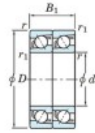

Deep groove ball bearing single row 7218-DT-JTEKT - 7218-DT-JTEKT

<https://www.123bearing.eu/bearing-housing/deep-groove-bearing/single-row/7218-dt-jtekt>

Boundary dimensions

Bearing No.	Boundary dimensions(mm)					Basic load ratings(kN)		Fatigue load factor		Limiting speeds(min-1)
	d	D	B	r1(mm)	r2(mm)	C	C0	C1	f0	Groove ball
7218DT	90	160	60	2	1	239	206	11.3	-	3000

PRODUCT FEATURES

Brand	JTEKT
N° Ean13	3616060655509
Inside diameter	90 mm
Outside diameter	160 mm
Thickness	60 mm
Limiting speed	3000 rpm
Dynamic load	239 kN
Static load	206 kN
Packaging	1

contact@123bearing.eu

+33 359 36 04 90

CRT4 de Lesquin 60 Rue Du Haut De Sainghin 59273 Fretin FRANCE