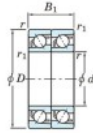

Deep groove ball bearing single row 7319-DT-JTEKT - 7319-DT-JTEKT

<https://www.123bearing.eu/bearing-housing/deep-groove-bearing/single-row/7319-dt-jtekt>

Boundary dimensions

Bearing No.	Boundary dimensions(mm)					Basic load ratings(kN)		Fatigue load factor	Limiting speeds(min-1)
	d	D	B1	r1(mm)	r2(mm)	Cr	Cor	fw	Grease lub.
7319DT	95	200	90	3	1.1	371	325	13.8	2500

PRODUCT FEATURES

Brand	JTEKT
N° Ean13	3616060655608
Inside diameter	95 mm
Outside diameter	200 mm
Thickness	90 mm
Limiting speed	2500 rpm
Dynamic load	371 kN
Static load	325 kN
Packaging	1

contact@123bearing.eu

+33 359 36 04 90

CRT4 de Lesquin 60 Rue Du Haut De Sainghin 59273 Fretin FRANCE