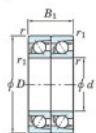

Deep groove ball bearing single row 7303-DT-FY-JTEKT - 7303-DT-FY-JTEKT

<https://www.123bearing.eu/bearing-housing/deep-groove-bearing/single-row/7303-dt-fy-jtekt>

Boundary dimensions

Bearing No.	Boundary dimensions(mm)				Basic load ratings(kN)		Fatigue	factor	Limiting speeds(min-1)	
	d	D	B	r1(max)	r1(min)	C0	C0*			lim(kN)
7303DT FY	17	47	28	1	0.6	30.3	15.8	1.2	60 Grease lub. 15000	

PRODUCT FEATURES

Brand	JTEKT
N° Ean13	3616060656001
Inside diameter	17 mm
Inside diameter	0.669" inch
Outside diameter	47 mm
Outside diameter	1.85" inch
Thickness	28 mm
Thickness	1.102" inch
Limiting speed	15000 rpm
Dynamic load	30.3 kN
Static load	15.8 kN
Packaging	1

contact@123bearing.eu

+33 359 36 04 90

CRT4 de Lesquin 60 Rue Du Haut De Sainghin 59273 Fretin FRANCE