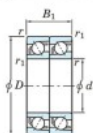

Deep groove ball bearing single row 7004-CDT-FY-JTEKT - 7004-CDT-FY-JTEKT

<https://www.123bearing.eu/bearing-housing/deep-groove-bearing/single-row/7004-cdt-fy-jtekt>

Boundary dimensions

Bearing No.	Boundary dimensions(mm)					Basic load ratings(kN)		Fatigue load factor		Limiting speeds(min-1)
	d	D	B	r1(max)	r1(min)	C	C0	f0	f1	Gross life
7004CDT FY	20	42	24	0.6	0.3	22.6	13.2	0.9	14.1	21000

PRODUCT FEATURES

Brand	JTEKT
N° Ean13	3616060656056
Inside diameter	20 mm
Inside diameter	0.787" inch
Outside diameter	42 mm
Outside diameter	1.654" inch
Thickness	24 mm
Thickness	0.945" inch
Limiting speed	21000 rpm
Dynamic load	22.6 kN
Static load	13.2 kN
Packaging	1

contact@123bearing.eu

+33 359 36 04 90

CRT4 de Lesquin 60 Rue Du Haut De Sainghin 59273 Fretin FRANCE