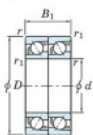

Deep groove ball bearing single row 7304-BDT-FY-JTEKT - 7304-BDT-FY-JTEKT

<https://www.123bearing.eu/bearing-housing/deep-groove-bearing/single-row/7304-bdt-fy-jtekt>

Boundary dimensions

Bearing No.	Boundary dimensions(mm)						Basic load ratings(kN)		Fatigue load factor		Limiting speeds(min-1)
	d	D	B	r1(mm)	r2(mm)	Cr	C0r	C10	f0	Gross Life	
7304BDT FY	20	52	30	1.1	0.6	32.8	17.4	1.2	-	10000	

PRODUCT FEATURES

Brand	JTEKT
N° Ean13	3616060656100
Inside diameter	20 mm
Inside diameter	0.787" inch
Outside diameter	52 mm
Outside diameter	2.047" inch
Thickness	30 mm
Thickness	1.181" inch
Limiting speed	10000 rpm
Dynamic load	32.8 kN
Static load	17.4 kN
Packaging	1

contact@123bearing.eu

+33 359 36 04 90

CRT4 de Lesquin 60 Rue Du Haut De Sainghin 59273 Fretin FRANCE