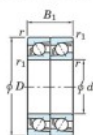

Deep groove ball bearing single row 7404-DT-FY-JTEKT - 7404-DT-FY-JTEKT

<https://www.123bearing.eu/bearing-housing/deep-groove-bearing/single-row/7404-dt-fy-jtekt>

Boundary dimensions

Bearing No.	Boundary dimensions(mm)						Basic load ratings(kN)		Fatigue load factor		Limiting speeds(min-1)
	d	D	B	r1(mm)	r2(mm)	C_r	C_{0r}	C₉₀	f₀	Grease lub.	
7404DT FY	20	72	38	1.1	0.6	72.3	38.2	3	-	7400	

PRODUCT FEATURES

Brand	JTEKT
N° Ean13	3616060656148
Inside diameter	20 mm
Inside diameter	0.787" inch
Outside diameter	72 mm
Outside diameter	2.835" inch
Thickness	38 mm
Thickness	1.496" inch
Limiting speed	7400 rpm
Dynamic load	72.3 kN
Static load	38.2 kN
Packaging	1

contact@123bearing.eu

+33 359 36 04 90

CRT4 de Lesquin 60 Rue Du Haut De Sainghin 59273 Fretin FRANCE