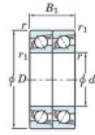

Deep groove ball bearing single row 7405-DT-FY-JTEKT - 7405-DT-FY-JTEKT

<https://www.123bearing.eu/bearing-housing/deep-groove-bearing/single-row/7405-dt-fy-jtekt>

Boundary dimensions

Bearing No.	Boundary dimensions(mm)					Basic load ratings(kN)		Fatigue load limit(kN)		factor	Limiting speeds(min-1)
	d	D	B	r1(mm)	r2(mm)	Cr	C0r	Cu	fu		
7405DT FY	25	80	42	1.5	1	80.7	46.3	3.6	-	-	6400

PRODUCT FEATURES

Brand	JTEKT
N° Ean13	3616060656261
Inside diameter	25 mm
Outside diameter	80 mm
Thickness	42 mm
Limiting speed	6400 rpm
Dynamic load	80.7 kN
Static load	46.3 kN
Packaging	1

contact@123bearing.eu

+33 359 36 04 90

CRT4 de Lesquin 60 Rue Du Haut De Sainghin 59273 Fretin FRANCE