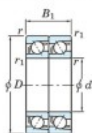

Deep groove ball bearing single row 7307-DT-FY-JTEKT - 7307-DT-FY-JTEKT

<https://www.123bearing.eu/bearing-housing/deep-groove-bearing/single-row/7307-dt-fy-jtekt>

Boundary dimensions

Bearing No.	Boundary dimensions(mm)					Basic load ratings(kN)		Fatigue load factor		Limiting speeds(min-1)
	d	D	B	r1(mm)	r2(mm)	Cr	C0r	C0	ISO	
7307DT FY	35	80	42	1.5	1	71.8	44	3.05	-	8200

PRODUCT FEATURES

Brand	JTEKT
N° Ean13	3616060656490
Inside diameter	35 mm
Outside diameter	80 mm
Thickness	42 mm
Limiting speed	8200 rpm
Dynamic load	71.8 kN
Static load	44 kN
Packaging	1

contact@123bearing.eu

+33 359 36 04 90

CRT4 de Lesquin 60 Rue Du Haut De Sainghin 59273 Fretin FRANCE