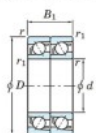

Deep groove ball bearing single row 7009-BDT-FY-JTEKT - 7009-BDT-FY-JTEKT

<https://www.123bearing.eu/bearing-housing/deep-groove-bearing/single-row/7009-bdt-fy-jtekt>

Boundary dimensions

Bearing No.	Boundary dimensions(mm)						Basic load ratings(kN)		Fatigue load factor		Limiting speeds(min-1)
	d	D	B	r1	r2	r1/r2	C	C0	f0	f1	Grease lub.
7009BDT FY	45	75	32	1	0.6		40.6	32	1.75	-	6000

PRODUCT FEATURES

Brand	JTEKT
N° Ean13	3616060656704
Inside diameter	45 mm
Inside diameter	1.772" inch
Outside diameter	75 mm
Outside diameter	2.953" inch
Thickness	32 mm
Thickness	1.26" inch
Limiting speed	6000 rpm
Dynamic load	40.6 kN
Static load	32 kN
Packaging	1

contact@123bearing.eu

+33 359 36 04 90

CRT4 de Lesquin 60 Rue Du Haut De Sainghin 59273 Fretin FRANCE