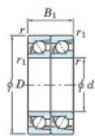

Deep groove ball bearing single row 7312-BDT-FY-JTEKT - 7312-BDT-FY-JTEKT

<https://www.123bearing.eu/bearing-housing/deep-groove-bearing/single-row/7312-bdt-fy-jtekt>

Boundary dimensions

Bearing No.	Boundary dimensions(mm)						Basic load ratings(kN)		Fatigue load factor		Limiting speeds(min-1) (Grease lub.)
	d	D	B	r1(mm)	r2(mm)	C_r	C_{0r}	C_u	B₁		
7312BDT FY	60	130	62	2.1	1.1	172	121	7.9	-	3700	

PRODUCT FEATURES

Brand	JTEKT
N° Ean13	3616060657183
Inside diameter	60 mm
Inside diameter	2.362" inch
Outside diameter	130 mm
Outside diameter	5.118" inch
Thickness	62 mm
Thickness	2.441" inch
Limiting speed	3700 rpm
Dynamic load	172 kN
Static load	121 kN
Packaging	1

contact@123bearing.eu

+33 359 36 04 90

CRT4 de Lesquin 60 Rue Du Haut De Sainghin 59273 Fretin FRANCE