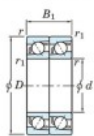

Deep groove ball bearing single row 7313-BDT-FY-JTEKT - 7313-BDT-FY-JTEKT

<https://www.123bearing.eu/bearing-housing/deep-groove-bearing/single-row/7313-bdt-fy-jtekt>

Boundary dimensions

Bearing No.	Boundary dimensions(mm)					Basic load ratings(kN)		Fatigue load factor		Limiting speeds(min-1)
	d	D	B	r1(mm)	r2(mm)	C_r	C_{0r}	C₁₀	f₀	Grease lub.
7313BDT FY	65	140	66	2.1	1.1	195	139	8.9	-	3500

PRODUCT FEATURES

Brand	JTEKT
N° Ean13	3616060657329
Inside diameter	65 mm
Outside diameter	140 mm
Thickness	66 mm
Limiting speed	3500 rpm
Dynamic load	195 kN
Static load	139 kN
Packaging	1

contact@123bearing.eu

+33 359 36 04 90

CRT4 de Lesquin 60 Rue Du Haut De Sainghin 59273 Fretin FRANCE