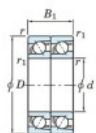

Deep groove ball bearing single row 7015-DT-FY-JTEKT - 7015-DT-FY-JTEKT

<https://www.123bearing.eu/bearing-housing/deep-groove-bearing/single-row/7015-dt-fy-jtekt>

Boundary dimensions

Bearing No.	Boundary dimensions(mm)						Basic load ratings(kN)		Fatigue load factor		Limiting speeds(min-1)
	d	D	B	r1(max)	r1(min)	C2	C0r	C0r	60	Grease lub.	
7015DT FY	75	115	40	1.1	0.6	88.6	83.4	4.5	-	5000	

PRODUCT FEATURES

Brand	JTEKT
N° Ean13	3616060657589
Inside diameter	75 mm
Inside diameter	2.953" inch
Outside diameter	115 mm
Outside diameter	4.528" inch
Thickness	40 mm
Thickness	1.575" inch
Limiting speed	5000 rpm
Dynamic load	88.6 kN
Static load	83.4 kN
Packaging	1

contact@123bearing.eu

+33 359 36 04 90

CRT4 de Lesquin 60 Rue Du Haut De Sainghin 59273 Fretin FRANCE