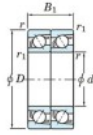

Deep groove ball bearing single row 7316-BDT-FY-JTEKT - 7316-BDT-FY-JTEKT

<https://www.123bearing.eu/bearing-housing/deep-groove-bearing/single-row/7316-bdt-fy-jtekt>

Boundary dimensions

Bearing No.	Boundary dimensions(mm)					Basic load ratings(kN)		Fatigue load factor		Limiting speeds(min-1)
	d	D	B	r1(mm)	r2(mm)	Cr	C0r	Cu	f0	Grease lub.
7316BDT FY	80	170	78	2.1	1.1	259	200	11.6	-	2800

PRODUCT FEATURES

Brand	JTEKT
N° Ean13	3616060657787
Inside diameter	80 mm
Outside diameter	170 mm
Thickness	78 mm
Limiting speed	2800 rpm
Dynamic load	259 kN
Static load	200 kN
Packaging	1

contact@123bearing.eu

+33 359 36 04 90

CRT4 de Lesquin 60 Rue Du Haut De Sainghin 59273 Fretin FRANCE