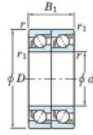

Deep groove ball bearing single row 7017-BDT-FY-JTEKT - 7017-BDT-FY-JTEKT

<https://www.123bearing.eu/bearing-housing/deep-groove-bearing/single-row/7017-bdt-fy-jtekt>

Boundary dimensions

Bearing No.	Boundary dimensions(mm)						Basic load ratings(kN)		Fatigue load factor		Limiting speeds(min-1)
	d	D	B	r1(mm)	r2(mm)	C_r	C_{0r}	C₁₀	f₀	Grease lub.	
7017BDT FY	85	130	44	1.1	0.6	99.2	96.7	4.85	-	3300	

PRODUCT FEATURES

Brand	JTEKT
N° Ean13	3616060657862
Inside diameter	85 mm
Inside diameter	3.346" inch
Outside diameter	130 mm
Outside diameter	5.118" inch
Thickness	44 mm
Thickness	1.732" inch
Limiting speed	3300 rpm
Dynamic load	99.2 kN
Static load	96.7 kN
Packaging	1

contact@123bearing.eu

+33 359 36 04 90

CRT4 de Lesquin 60 Rue Du Haut De Sainghin 59273 Fretin FRANCE