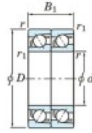

Deep groove ball bearing single row 7317-CDT-FY-JTEKT - 7317-CDT-FY-JTEKT

<https://www.123bearing.eu/bearing-housing/deep-groove-bearing/single-row/7317-cdt-fy-jtekt>

Boundary dimensions

Bearing No.	Boundary dimensions(mm)						Basic load ratings(kN)		Fatigue load factor		Limiting speeds(min-1)
	d	D	B	r1(mm)	r2(mm)	r3(mm)	Cr	Cor	C0	f0	Grease Lub.
7317CDT FY	85	180	82	3	1.1		326	261	16.7	13.5	4900

PRODUCT FEATURES

Brand	JTEKT
N° Ean13	3616060657947
Inside diameter	85 mm
Outside diameter	180 mm
Thickness	82 mm
Limiting speed	4900 rpm
Dynamic load	326 kN
Static load	261 kN
Packaging	1

contact@123bearing.eu

+33 359 36 04 90

CRT4 de Lesquin 60 Rue Du Haut De Sainghin 59273 Fretin FRANCE