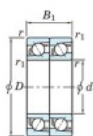

Deep groove ball bearing single row 7418-BDT-FY-JTEKT - 7418-BDT-FY-JTEKT

<https://www.123bearing.eu/bearing-housing/deep-groove-bearing/single-row/7418-bdt-fy-jtekt>

Boundary dimensions

Bearing No.	Boundary dimensions(mm)					Basic load ratings(kN)		Fatigue load factor		Limiting speeds(min-1)
	d	D	B	r1(mm)	r2(mm)	C_r	C_{0r}	C_u	f₀	Grease Lub.
7418BDT FY	90	225	108	4	1.5	406	364	15	-	1800

PRODUCT FEATURES

Brand	JTEKT
N° Ean13	3616060658098
Inside diameter	90 mm
Outside diameter	225 mm
Thickness	108 mm
Limiting speed	1800 rpm
Dynamic load	406 kN
Static load	364 kN
Packaging	1

contact@123bearing.eu

+33 359 36 04 90

CRT4 de Lesquin 60 Rue Du Haut De Sainghin 59273 Fretin FRANCE