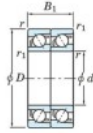

Deep groove ball bearing single row 7322-CDT-FY-JTEKT - 7322-CDT-FY-JTEKT

<https://www.123bearing.eu/bearing-housing/deep-groove-bearing/single-row/7322-cdt-fy-jtekt>

Boundary dimensions

Bearing No.	Boundary dimensions(mm)						Basic load ratings(kN)		Fatigue load factor		Limiting speeds(min-1)
	d	D	B	r(mm)	r1(mm)	C_r	C_{0r}	C₀	f₀	Grease Lub	
7322CDT FY	110	240	100	3	1.1	505	484	18.8	13.4	3500	

PRODUCT FEATURES

Brand	JTEKT
N° Ean13	3616060658586
Inside diameter	110 mm
Outside diameter	240 mm
Thickness	100 mm
Limiting speed	3500 rpm
Dynamic load	505 kN
Static load	484 kN
Packaging	1

contact@123bearing.eu

+33 359 36 04 90

CRT4 de Lesquin 60 Rue Du Haut De Sainghin 59273 Fretin FRANCE