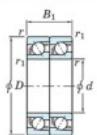

Deep groove ball bearing single row 7024-DT-FY-JTEKT - 7024-DT-FY-JTEKT

<https://www.123bearing.eu/bearing-housing/deep-groove-bearing/single-row/7024-dt-fy-jtekt>

Boundary dimensions

Bearing No.	Boundary dimensions(mm)					Basic load ratings(kN)		Fatigue load factor		Limiting speeds(min-1)
	d	D	B	r1(mm)	r2(mm)	C0	C0r	C0	H0	Grease lub.
7024DT FY	120	180	56	2	1	196	206	9	-	3100

PRODUCT FEATURES

Brand	JTEKT
N° Ean13	3616060658630
Inside diameter	120 mm
Inside diameter	4.724" inch
Outside diameter	180 mm
Outside diameter	7.087" inch
Thickness	56 mm
Thickness	2.205" inch
Limiting speed	3100 rpm
Dynamic load	196 kN
Static load	206 kN
Packaging	1

contact@123bearing.eu

+33 359 36 04 90

CRT4 de Lesquin 60 Rue Du Haut De Sainghin 59273 Fretin FRANCE