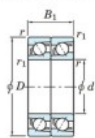

Deep groove ball bearing single row 7224-CDT-FY-JTEKT - 7224-CDT-FY-JTEKT

<https://www.123bearing.eu/bearing-housing/deep-groove-bearing/single-row/7224-cdt-fy-jtekt>

Boundary dimensions

Bearing No.	Boundary dimensions(mm)						Basic load ratings(kN)		Fatigue load factor		Limiting speeds(min-1)
	d	D	B	r1(mm)	r2(mm)	Cr	Cor	C0	f0	Grease lub.	
7224CDT FY	120	215	80	2.1	1.1	385	359	17.9	14.6	3800	

PRODUCT FEATURES

Brand	JTEKT
N° Ean13	3616060658685
Inside diameter	120 mm
Outside diameter	215 mm
Thickness	80 mm
Limiting speed	3800 rpm
Dynamic load	385 kN
Static load	359 kN
Packaging	1

contact@123bearing.eu

+33 359 36 04 90

CRT4 de Lesquin 60 Rue Du Haut De Sainghin 59273 Fretin FRANCE