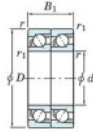

Deep groove ball bearing single row 7324-BDT-FY-JTEKT - 7324-BDT-FY-JTEKT

<https://www.123bearing.eu/bearing-housing/deep-groove-bearing/single-row/7324-bdt-fy-jtekt>

Boundary dimensions

Bearing No.	Boundary dimensions(mm)						Basic load ratings(kN)		Fatigue load factor		Limiting speeds(min-1)
	d	D	B	r1(min)	r1(max)	Cr	Cor	Cu	f0	Grease Lub.	
7324BDT FY	120	260	110	3	1.1	457	462	17.3	-	1800	

PRODUCT FEATURES

Brand	JTEKT
N° Ean13	3616060658692
Inside diameter	120 mm
Outside diameter	260 mm
Thickness	110 mm
Limiting speed	1800 rpm
Dynamic load	457 kN
Static load	462 kN
Packaging	1

contact@123bearing.eu

+33 359 36 04 90

CRT4 de Lesquin 60 Rue Du Haut De Sainghin 59273 Fretin FRANCE