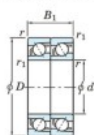

Deep groove ball bearing single row 7324-DT-FY-JTEKT - 7324-DT-FY-JTEKT

<https://www.123bearing.eu/bearing-housing/deep-groove-bearing/single-row/7324-dt-fy-jtekt>

Boundary dimensions

Bearing No.	Boundary dimensions(mm)					Basic load ratings(kN)		Fatigue load limit(kN)		factor	Limiting speeds(min-1)
	d	D	B	r1(mm)	r12(mm)	Cr	Cor	Cu	fu		
7324DT FY	120	260	110	3	1.1	500	504	18.9	-	-	2400

PRODUCT FEATURES

Brand	JTEKT
N° Ean13	3616060658708
Inside diameter	120 mm
Inside diameter	4.724" inch
Outside diameter	260 mm
Outside diameter	10.236" inch
Thickness	110 mm
Thickness	4.331" inch
Limiting speed	2400 rpm
Dynamic load	500 kN
Static load	504 kN
Packaging	1

contact@123bearing.eu

+33 359 36 04 90

CRT4 de Lesquin 60 Rue Du Haut De Sainghin 59273 Fretin FRANCE