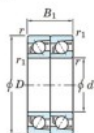

Deep groove ball bearing single row 7226-DT-FY-JTEKT - 7226-DT-FY-JTEKT

<https://www.123bearing.eu/bearing-housing/deep-groove-bearing/single-row/7226-dt-fy-jtekt>

Boundary dimensions

Bearing No.	Boundary dimensions(mm)					Basic load ratings(kN)		Fatigue load limit(kN)		factor	Limiting speeds(min-1)
	d	D	B	r1(mm)	r2(mm)	C	C0	C1	C2		
7226DT FY	130	230	80	3	1.1	398	395	15.2	-	-	2500

PRODUCT FEATURES

Brand	JTEKT
N° Ean13	3616060658791
Inside diameter	130 mm
Outside diameter	230 mm
Thickness	80 mm
Limiting speed	2500 rpm
Dynamic load	398 kN
Static load	395 kN
Packaging	1

contact@123bearing.eu

+33 359 36 04 90

CRT4 de Lesquin 60 Rue Du Haut De Sainghin 59273 Fretin FRANCE