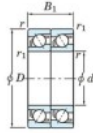

Deep groove ball bearing single row 7326-DT-FY-JTEKT - 7326-DT-FY-JTEKT

<https://www.123bearing.eu/bearing-housing/deep-groove-bearing/single-row/7326-dt-fy-jtekt>

Boundary dimensions

Bearing No.	Boundary dimensions (mm)					Basic load ratings (kN)		Fatigue load factor		Limiting speeds (min⁻¹)
	d	D	B	r1 (min)	r1 (max)	C_r	C_{0r}	C_r	f₀	Grease lub.
7326DT FY	130	280	116	4	1.5	611	659	23.7	-	2200

PRODUCT FEATURES

Brand	JTEKT
N° Ean13	3616060658845
Inside diameter	130 mm
Outside diameter	280 mm
Thickness	116 mm
Limiting speed	2200 rpm
Dynamic load	611 kN
Static load	659 kN
Packaging	1

contact@123bearing.eu

+33 359 36 04 90

CRT4 de Lesquin 60 Rue Du Haut De Sainghin 59273 Fretin FRANCE