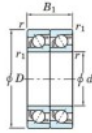

Deep groove ball bearing single row 7230-BDT-FY-JTEKT - 7230-BDT-FY-JTEKT

<https://www.123bearing.eu/bearing-housing/deep-groove-bearing/single-row/7230-bdt-fy-jtekt>

Boundary dimensions

Bearing No.	Boundary dimensions(mm)					Basic load ratings(kN)		Fatigue load factor		Limiting speeds(min-1)
	d	D	B	r1(mm)	r2(mm)	Cr	C0r	Ca	f0	Grease lub.
7230BDT FY	150	270	90	3	1.1	456	509	18.1	-	1600

PRODUCT FEATURES

Brand	JTEKT
N° Ean13	3616060659033
Inside diameter	150 mm
Inside diameter	5.906" inch
Outside diameter	270 mm
Outside diameter	10.63" inch
Thickness	90 mm
Thickness	3.543" inch
Limiting speed	1600 rpm
Dynamic load	456 kN
Static load	509 kN
Packaging	1

contact@123bearing.eu

+33 359 36 04 90

CRT4 de Lesquin 60 Rue Du Haut De Sainghin 59273 Fretin FRANCE