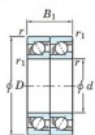

Deep groove ball bearing single row 7230-BDT-FY-JTEKT - 7230-BDT-FY-JTEKT

<https://www.123bearing.eu/bearing-housing/deep-groove-bearing/single-row/7230-bdt-fy-jtekt>

Boundary dimensions

Bearing No.	Boundary dimensions(mm)					Basic load ratings(kN)		Fatigue load factor		Limiting speeds(min-1)
	d	D	B	r1(mm)	r2(mm)	Cr	C0r	Ca	f0	Grease lub.
7230BDT FY	150	270	90	3	1.1	456	509	18.1	-	1600

PRODUCT FEATURES

Brand	JTEKT
N° Ean13	3616060659033
Inside diameter	150 mm
Inside diameter	5.906" inch
Outside diameter	270 mm
Outside diameter	10.63" inch
Thickness	90 mm
Thickness	3.543" inch
Limiting speed	1600 rpm
Dynamic load	456 kN
Static load	509 kN
Packaging	1

contact@123bearing.eu

+33 359 36 04 90

CRT4 de Lesquin 60 Rue Du Haut De Sainghin 59273 Fretin FRANCE