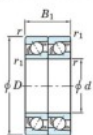

Deep groove ball bearing single row 7230-BDT-FY-JTEKT - 7230-BDT-FY-JTEKT

<https://www.123bearing.eu/bearing-housing/deep-groove-bearing/single-row/7230-bdt-fy-jtekt>

Boundary dimensions

Bearing No.	Boundary dimensions(mm)					Basic load ratings(kN)		Fatigue load factor		Limiting speeds(min-1)
	d	D	B	r1(mm)	r2(mm)	Cr	C0r	Cu	f0	Grease lub.
7230BDT FY	150	270	90	3	1.1	456	509	18.1	-	1600

PRODUCT FEATURES

Brand	JTEKT
N° Ean13	3616060659033
Inside diameter	150 mm
Inside diameter	5.906" inch
Outside diameter	270 mm
Outside diameter	10.63" inch
Thickness	90 mm
Thickness	3.543" inch
Limiting speed	1600 rpm
Dynamic load	456 kN
Static load	509 kN
Packaging	1

contact@123bearing.eu

+33 359 36 04 90

CRT4 de Lesquin 60 Rue Du Haut De Sainghin 59273 Fretin FRANCE