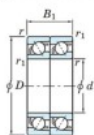

Deep groove ball bearing single row 7230-BDT-FY-JTEKT - 7230-BDT-FY-JTEKT

<https://www.123bearing.eu/bearing-housing/deep-groove-bearing/single-row/7230-bdt-fy-jtekt>

Boundary dimensions

Bearing No.	Boundary dimensions(mm)					Basic load ratings(kN)		Fatigue load factor		Limiting speeds(min-1)
	d	D	B	r1(mm)	r2(mm)	Cr	C0r	Cu	f0	Grease lub.
7230BDT FY	150	270	90	3	1.1	456	509	18.1	-	1600

PRODUCT FEATURES

Brand	JTEKT
N° Ean13	3616060659033
Inside diameter	150 mm
Inside diameter	5.906" inch
Outside diameter	270 mm
Outside diameter	10.63" inch
Thickness	90 mm
Thickness	3.543" inch
Limiting speed	1600 rpm
Dynamic load	456 kN
Static load	509 kN
Packaging	1

contact@123bearing.eu

+33 359 36 04 90

CRT4 de Lesquin 60 Rue Du Haut De Sainghin 59273 Fretin FRANCE